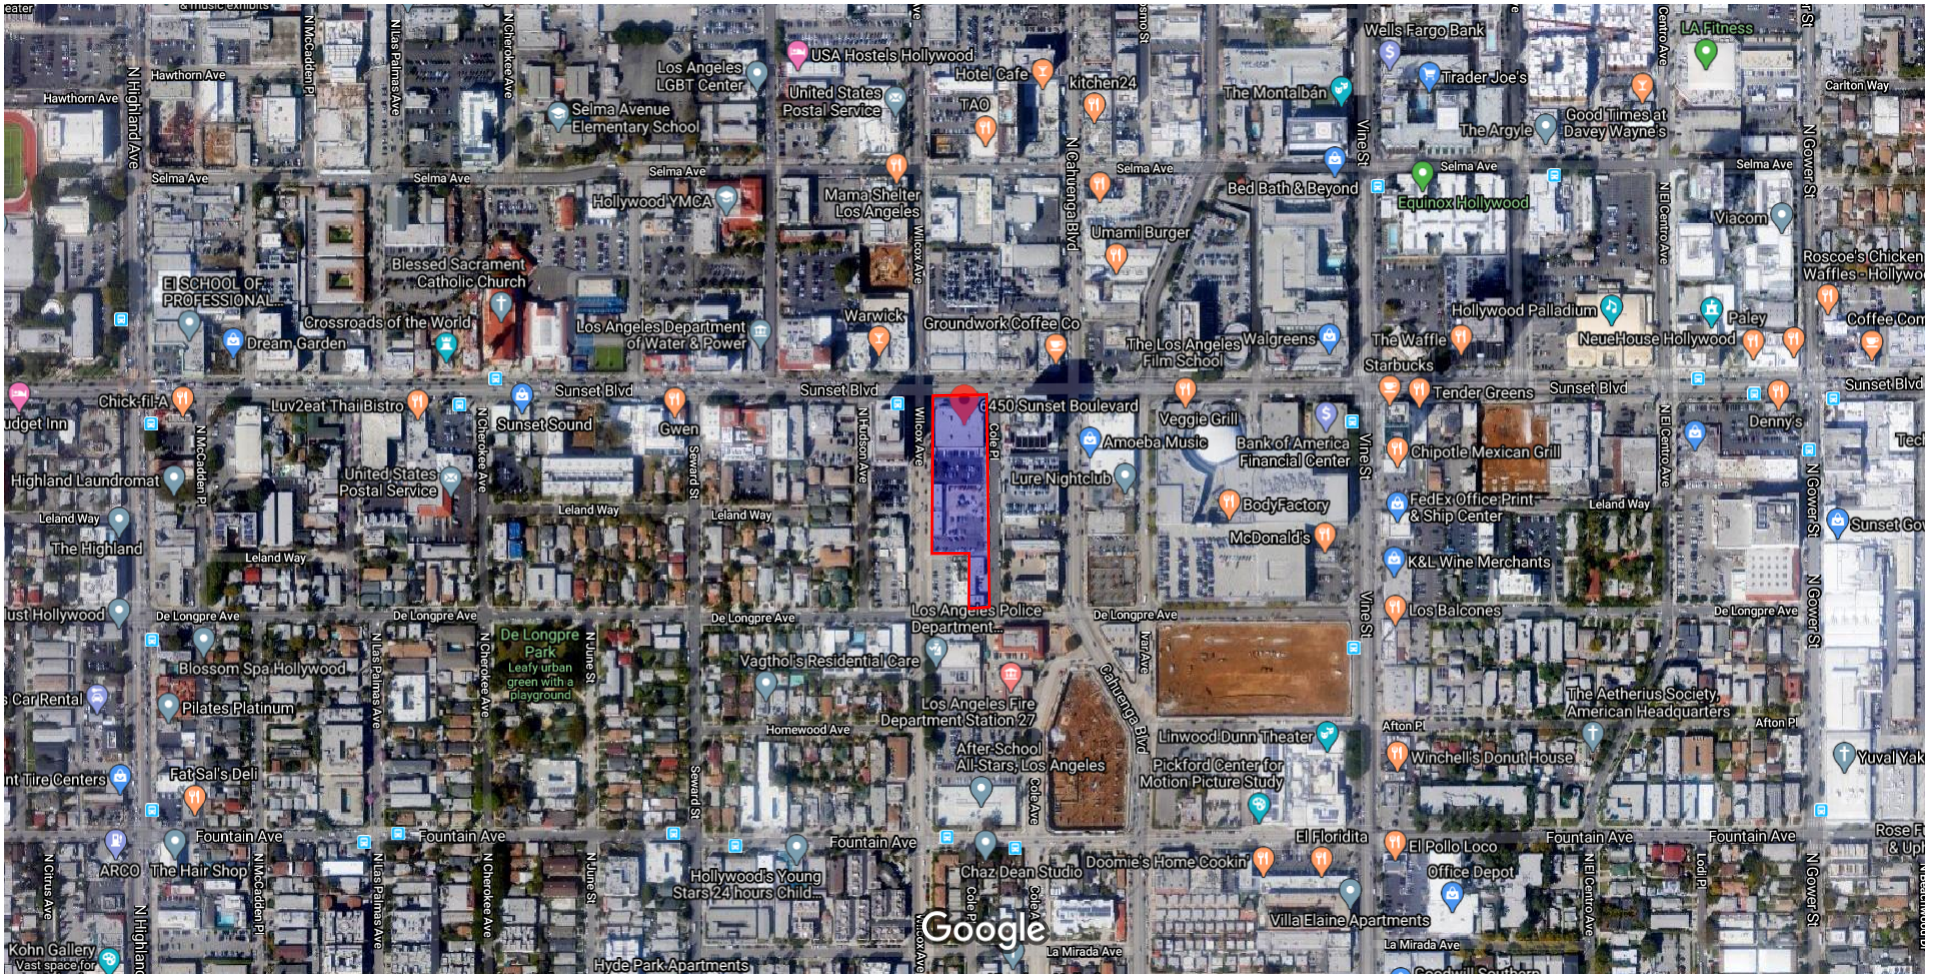

# Google Maps 6450 Sunset Blvd

Imagery ©2020 Maxar Technologies, U.S. Geological Survey, USDA Farm Service Agency, Map data ©2020 Google 200 ft